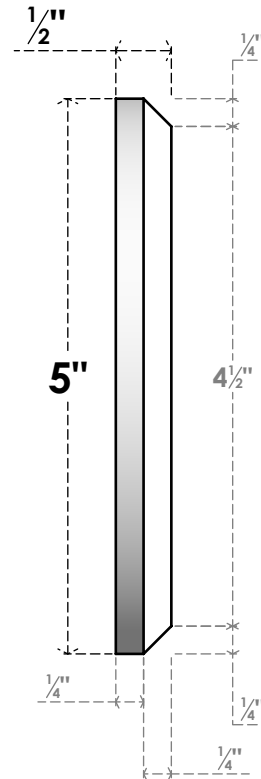

ROSP050X050X050GRY13

5"W X 5"H X 1/2"P STANDARD GRAYSON SPIRAL ROSETTE WITH BEVELED EDGE, ARCHITECTURAL GRADE PVC

FRONT

SIDE

EKENA MILLWORK
2300 WEST MAIN ST.
CLARKSVILLE, TX 75426
TOLL FREE: 866-607-0453
WWW.EKENAMILLWORK.COM

NOTES

1. INSTALLATION TO BE COMPLETED IN ACCORDANCE WITH MANUFACTURER'S SPECIFICATIONS.
2. DRAWING MAY NOT BE TO SCALE
3. THIS DRAWING IS INTENDED FOR DESIGN AND PLANNING PURPOSES ONLY.
4. ALL INFORMATION CONTAINED HEREIN WAS CURRENT AT THE TIME OF DEVELOPMENT BUT MUST BE REVIEWED AND APPROVED BY THE PRODUCT MANUFACTURER TO BE CONSIDERED ACCURATE.
5. ARCHITECTURAL GRADE PVC PRODUCTS ARE MADE FROM EXPANDED CELLULAR PVC AND COME NATURALLY WHITE BUT MAY BE PAINTED