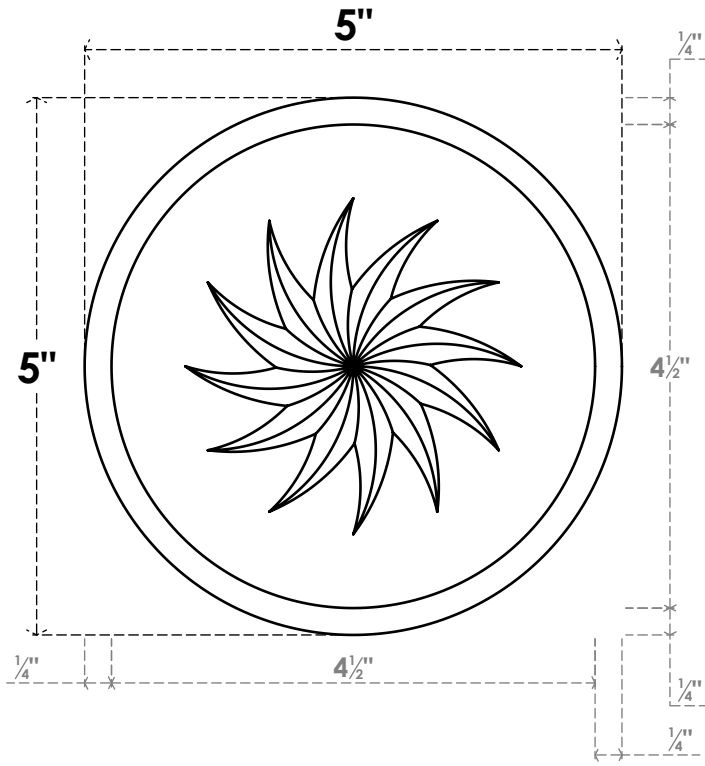

ROSP050X050X050GRY13

5"W X 5"H X 1/2"P STANDARD GRAYSON SPIRAL ROSETTE WITH BEVELED EDGE, ARCHITECTURAL GRADE PVC

FRONT

SIDE

EKENA MILLWORK
2300 WEST MAIN ST.
CLARKSVILLE, TX 75426
TOLL FREE: 866-607-0453
WWW.EKENAMILLWORK.COM